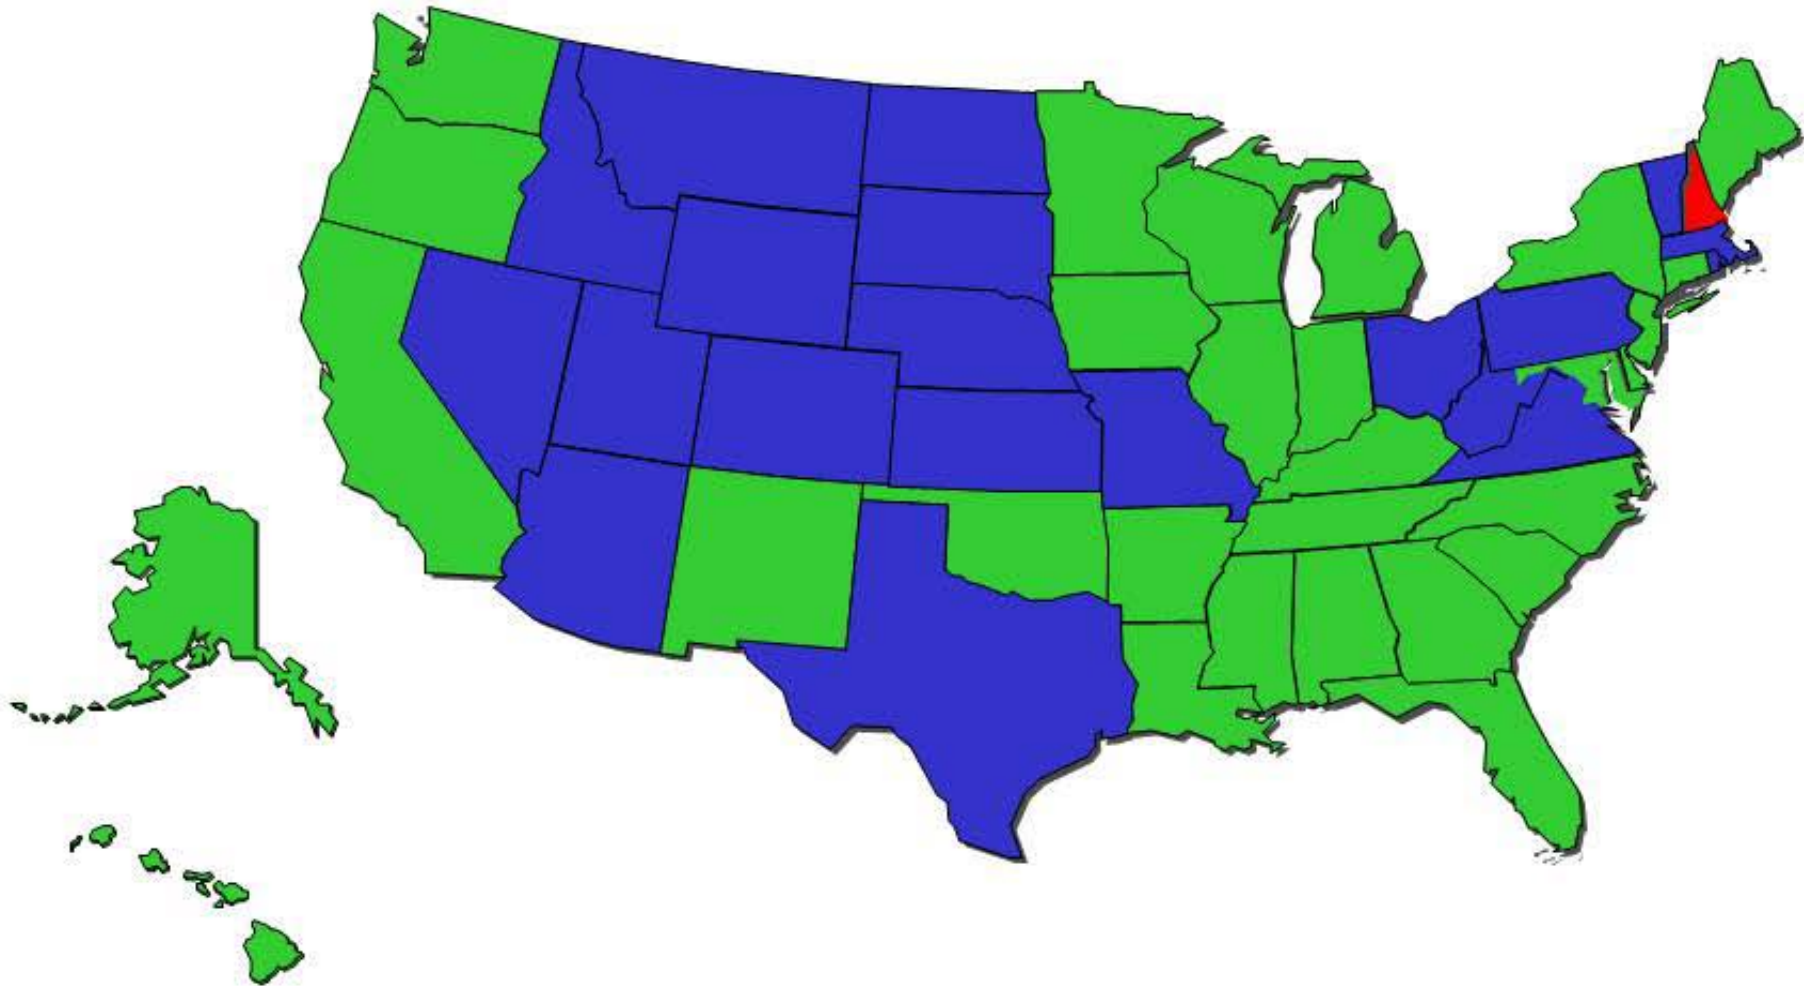

# Seat Belt Law Enforcement Requirements

(effective dates of laws vary by state)

- Primary Enforcement**
- Secondary Enforcement**
- Seat Belts Not Required for Ages 18 or Older**

August 2, 2009  
© Traffic Safety Projects  
Joseph M. Colella  
(301) 466-8140